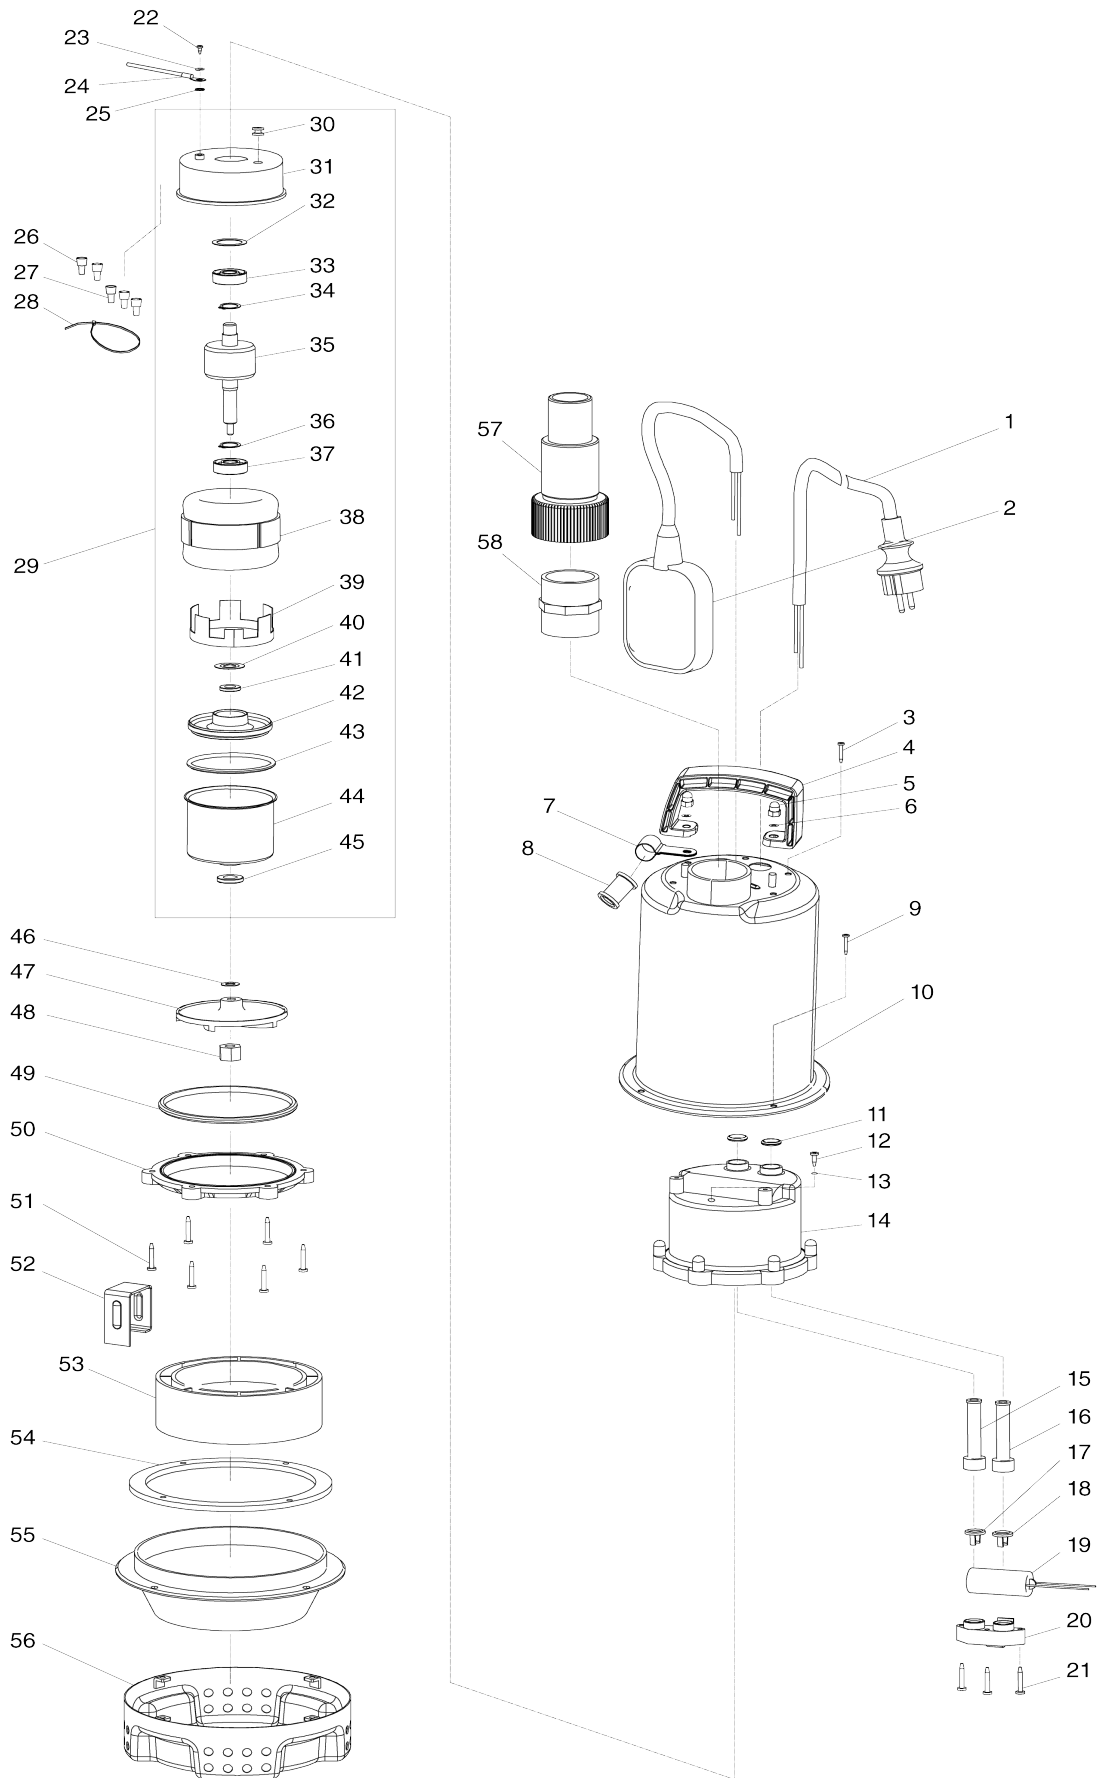

# Model No. PF1100 SUBMERSIBLE PUMP

# Model No.PF1100 SUBMERSIBLE PUMP

Item No.	Parts No.	Description
001	609025435	POWER SUPPLY CORD 1.0-3-10
001-1	JH00000123	CORD H07RN-F 1.0-3-10 EU
002	609026209	FLOAT SWITCH BLUE
002-1	JH00000126	FLOAT SWITCH BLUE
003	609026213	TAPPING SCREW 4.2X13 INOX
003-1	JH00000077	Y HEAD TAPPING SCREW ST4.5X13
004	609024798	HANDLE BLUE
005	609024637	HEX. CAP NUT M5 INOX
006	609024638	FLAT WASHER 5 INOX
007	609024650	CORD CLAMP INOX
008	609026214	CORD GUARD
009	609024639	+ PAN HEAD SCREW M4X10 INOX
010	609024687	UPPER HOUSING INOX
011	609024641	O-RING 15
011-1	JH00000117	O-RING 15
012	JH00000002	TAPPING SCREW
013	JH00000003	O-RING
013-1	JH00000125	O-RING
014	609024642	WATER PROOF INNER HOUSING
015	609024588	CORD GUARD 8.5
015-1	JH00000110	CORD GUARD 8.5
016	609024588	CORD GUARD 8.5
016-1	JH00000110	CORD GUARD 8.5
017	609024590	CORD CLAMP 8.5
018	609024590	CORD CLAMP 8.5
019	JH00000045	CAPACITOR 16 MICRO F
019-1	JH00000182	CAPACITOR 16 MICRO F
020	609024592	CAPACITOR HOLDER
021	609024593	TAPPING SCREW 4X32
022	609024601	SCREW M4X8
023	609024596	SPRING WASHER 4
024	JH00000004	GROUND WIRE ASSY
025	609024600	TOOTHED LOCK SPRING WASHER 4
025-1	JH00000082	TOOTHED LOCK SPRING WASHER 4
026	609024629	CLOSED END SPLICE 5.5-SD
027	609024630	CLOSED END SPLICE 2-SD
028	609024632	CABLE TIE
029	JH00000069	MOTOR ASSY 230V 50HZ
029		INC. 30-45
029		INC. 30-33,35,37-47
030	609024595	GROMMET 10
031	609024594	MOTOR HOUSING UPPER SIDE
032	609024602	WAVE WASHER 25
033	609024603	BALL BEARING 6201Z
034	961052-5	RETAINING RING (EXT) S-12